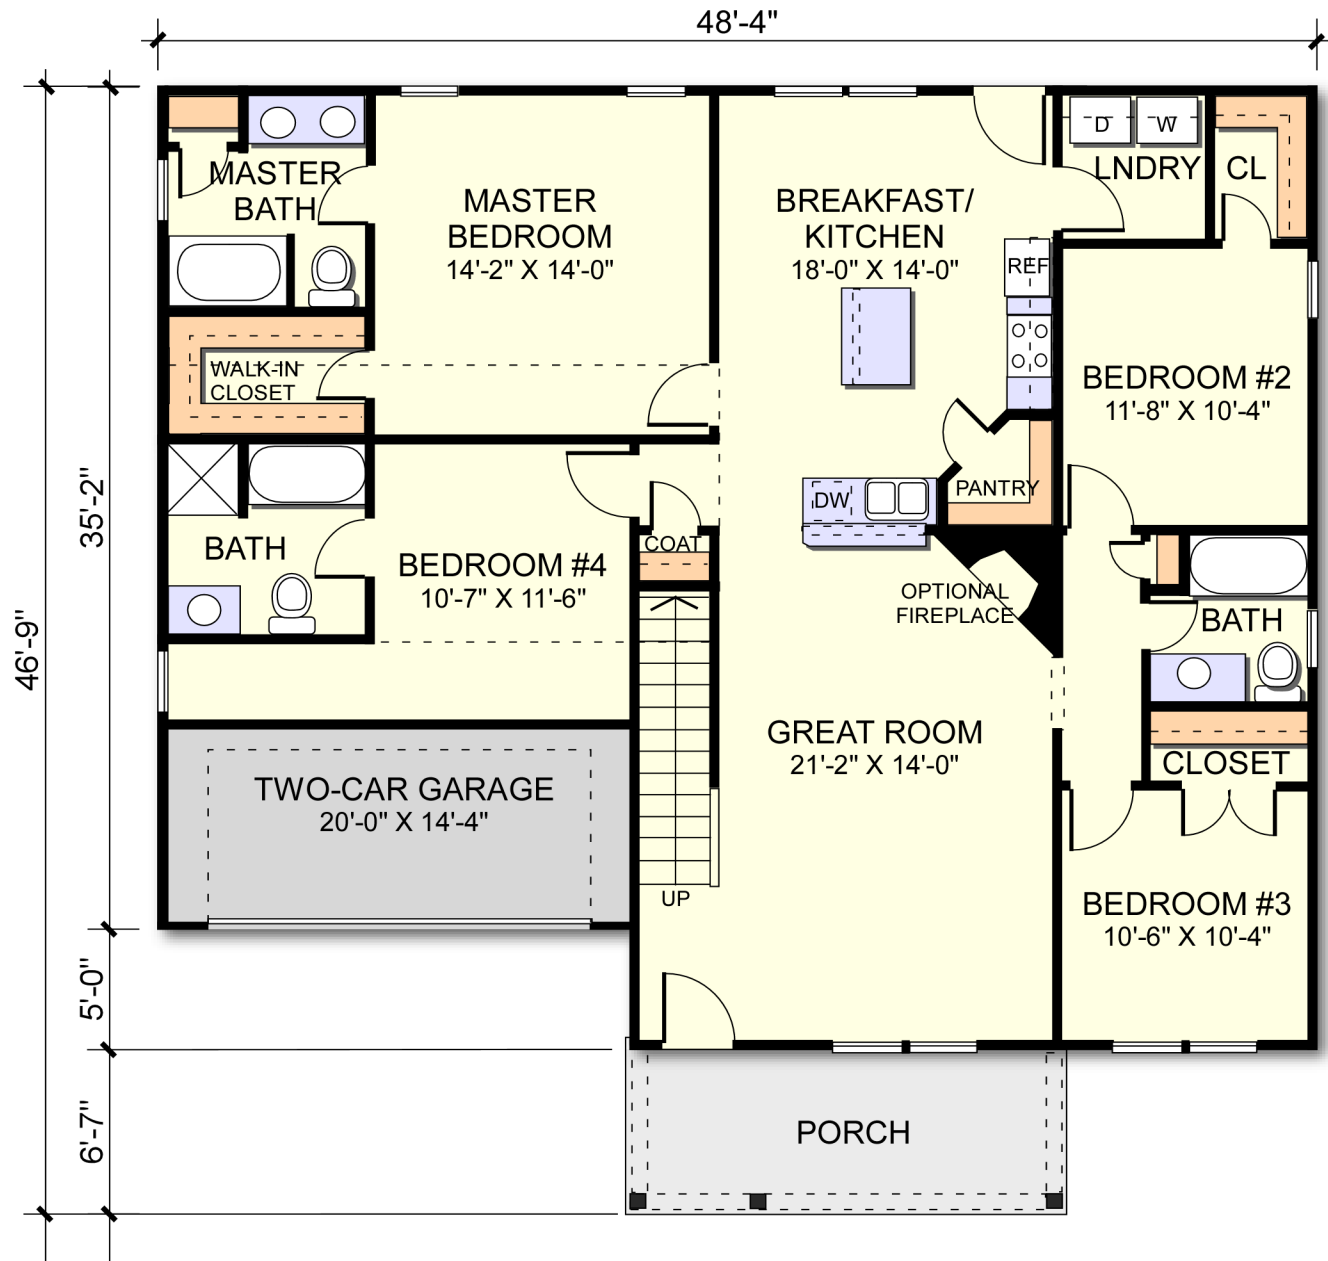

THE BRADDOCK

4 Bedroom 3 Bath

FLOOR PLAN
SCALE: 1/8" = 1'-0"

Benjamin Gecy
Office (843) 524-2404
Mobile (843) 441-2482

To better serve our customers, we constantly change our products and specifications. specifications and prices are subject to change without notice.