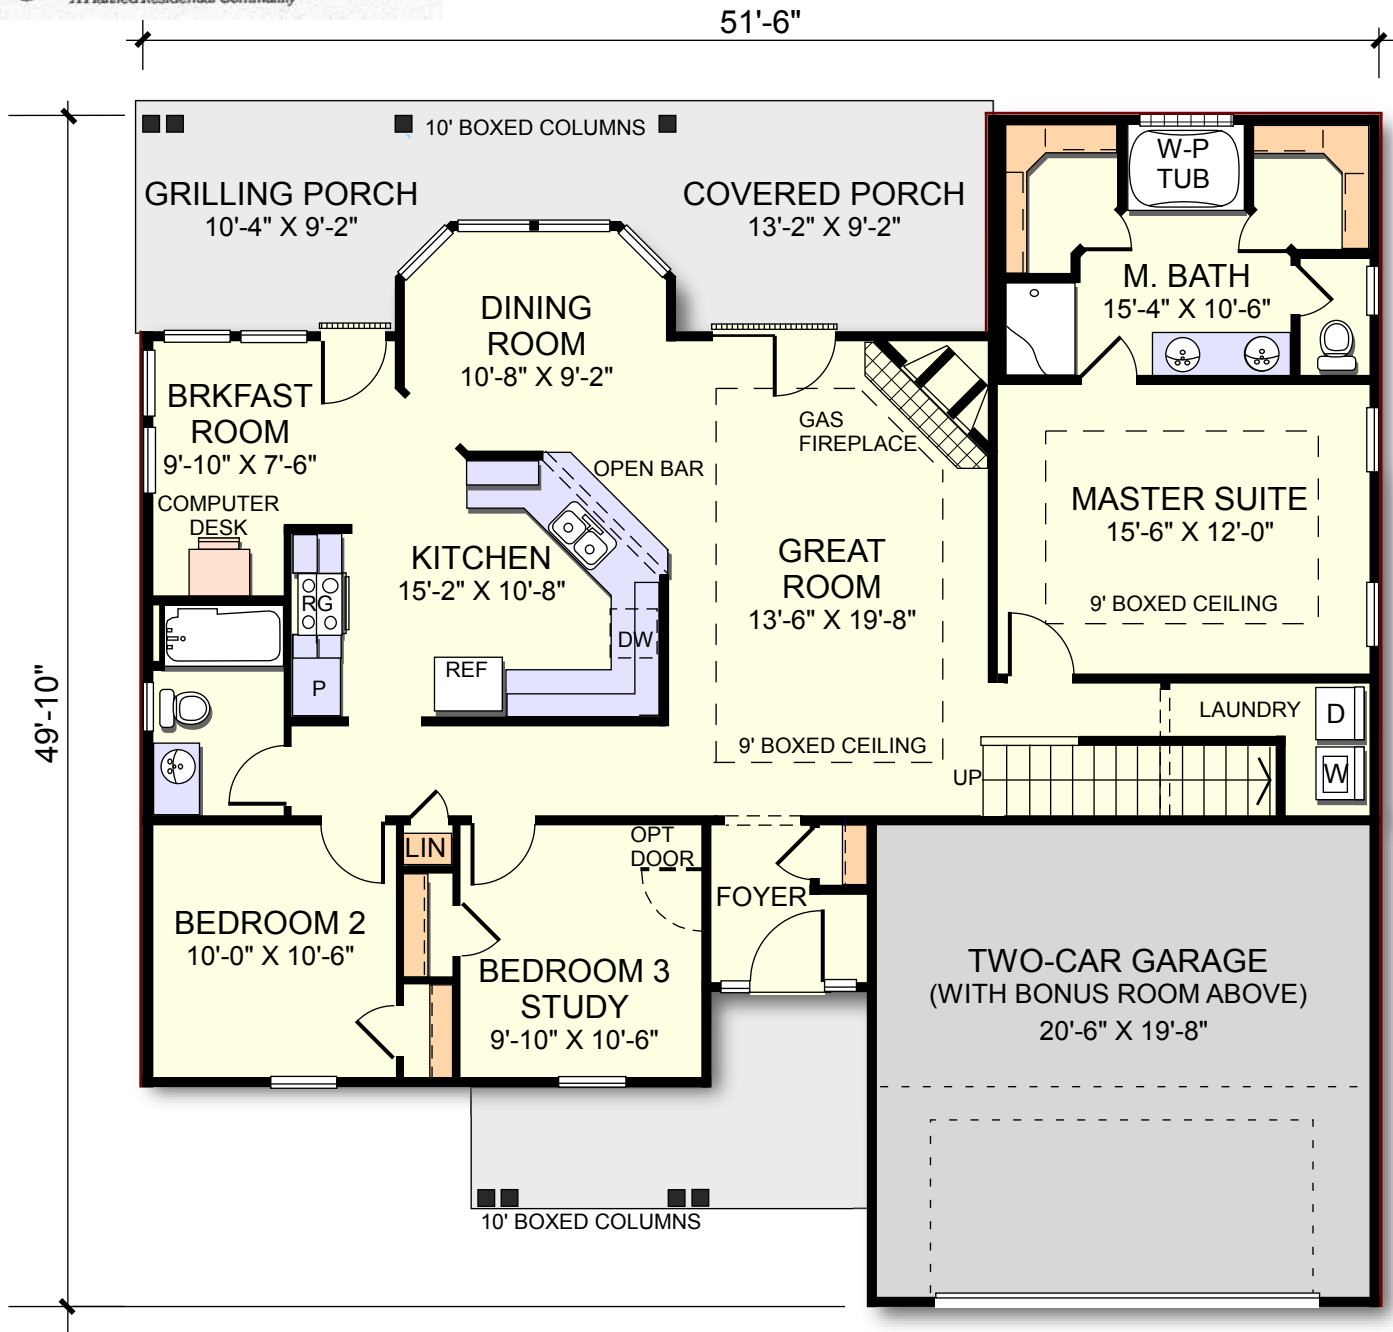

THE WELLINGTON

FLOOR PLAN
SCALE: 1/8" = 1'-0"

Benjamin Gecy
Office (843) 524-2404
Mobile (843) 441-2482

9910 NW 53rd Court Coral Springs, FL 33076-2634