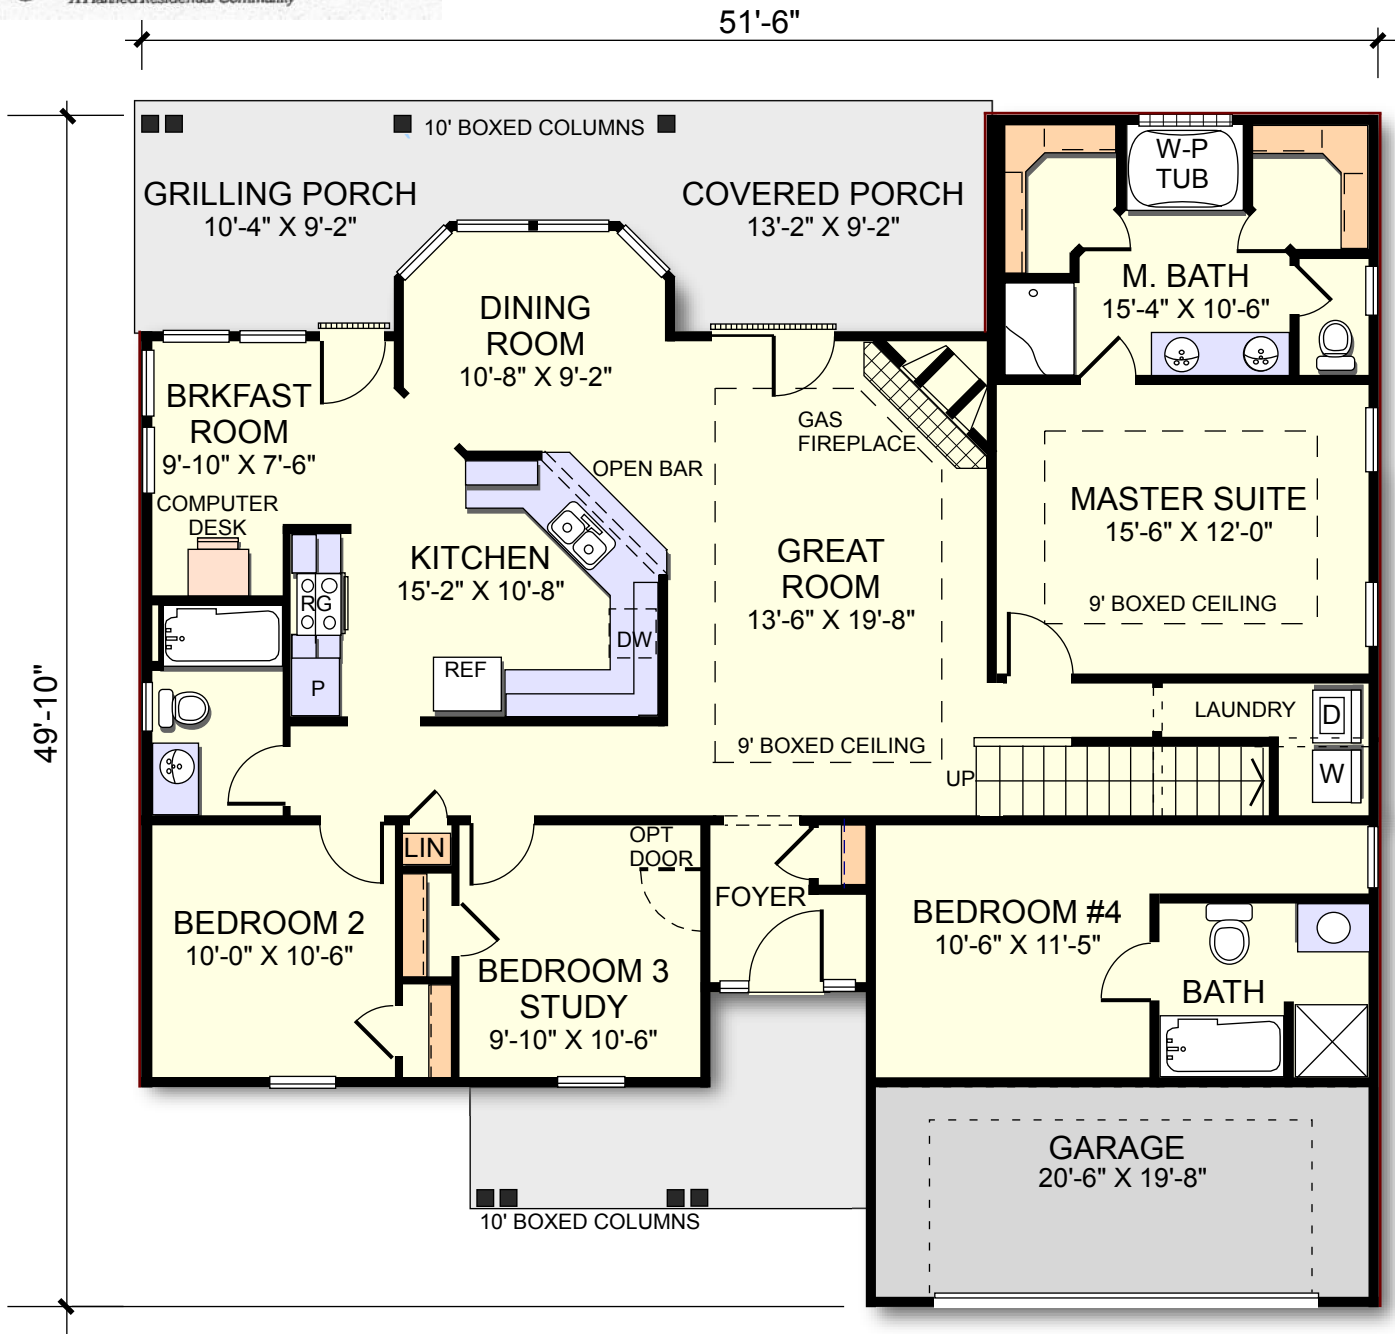

THE WELLINGTON

4 Bedroom 3 Bath

FLOOR PLAN
SCALE: 1/8" = 1'-0"

Benjamin Gecy
Office (843) 524-2404
Mobile (843) 441-2482

9910 NW 53rd Court Coral Springs, FL 33076-2634